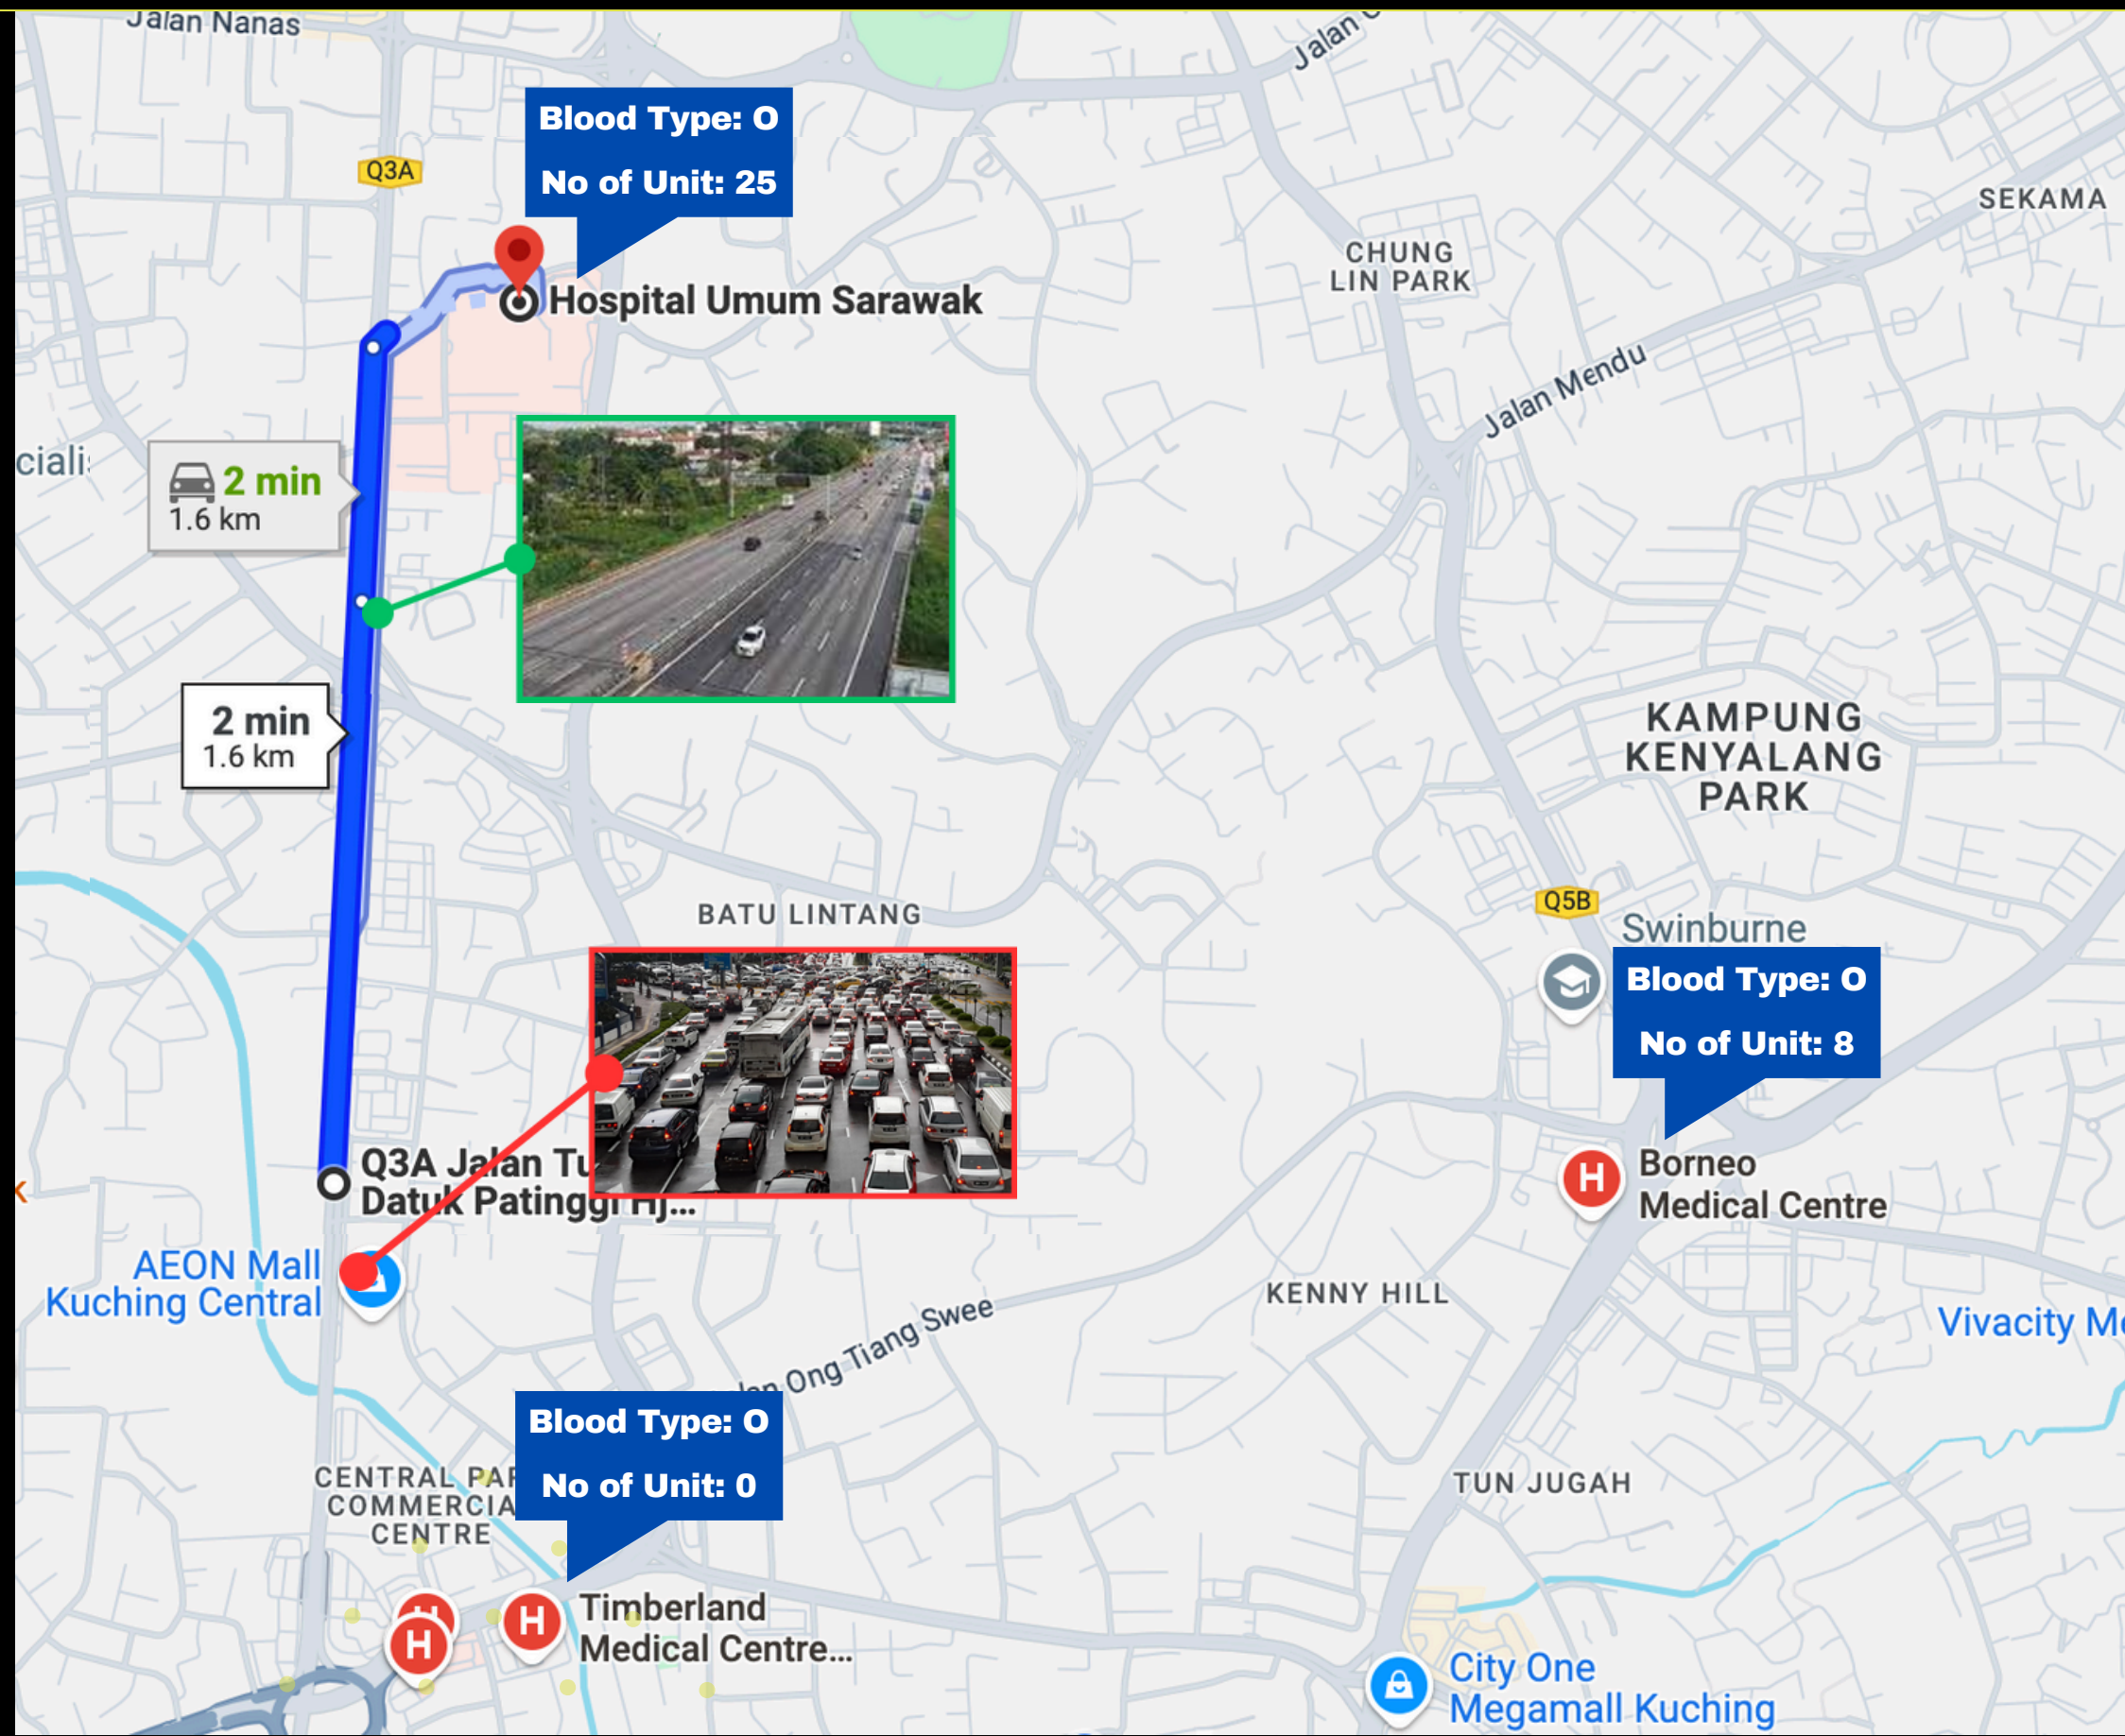

# Location Intelligence: Real-Time and Predictive Analytics

Predictive actionable spatial insights

Combining GIS with machine learning and collective intelligence for real-time decision-making