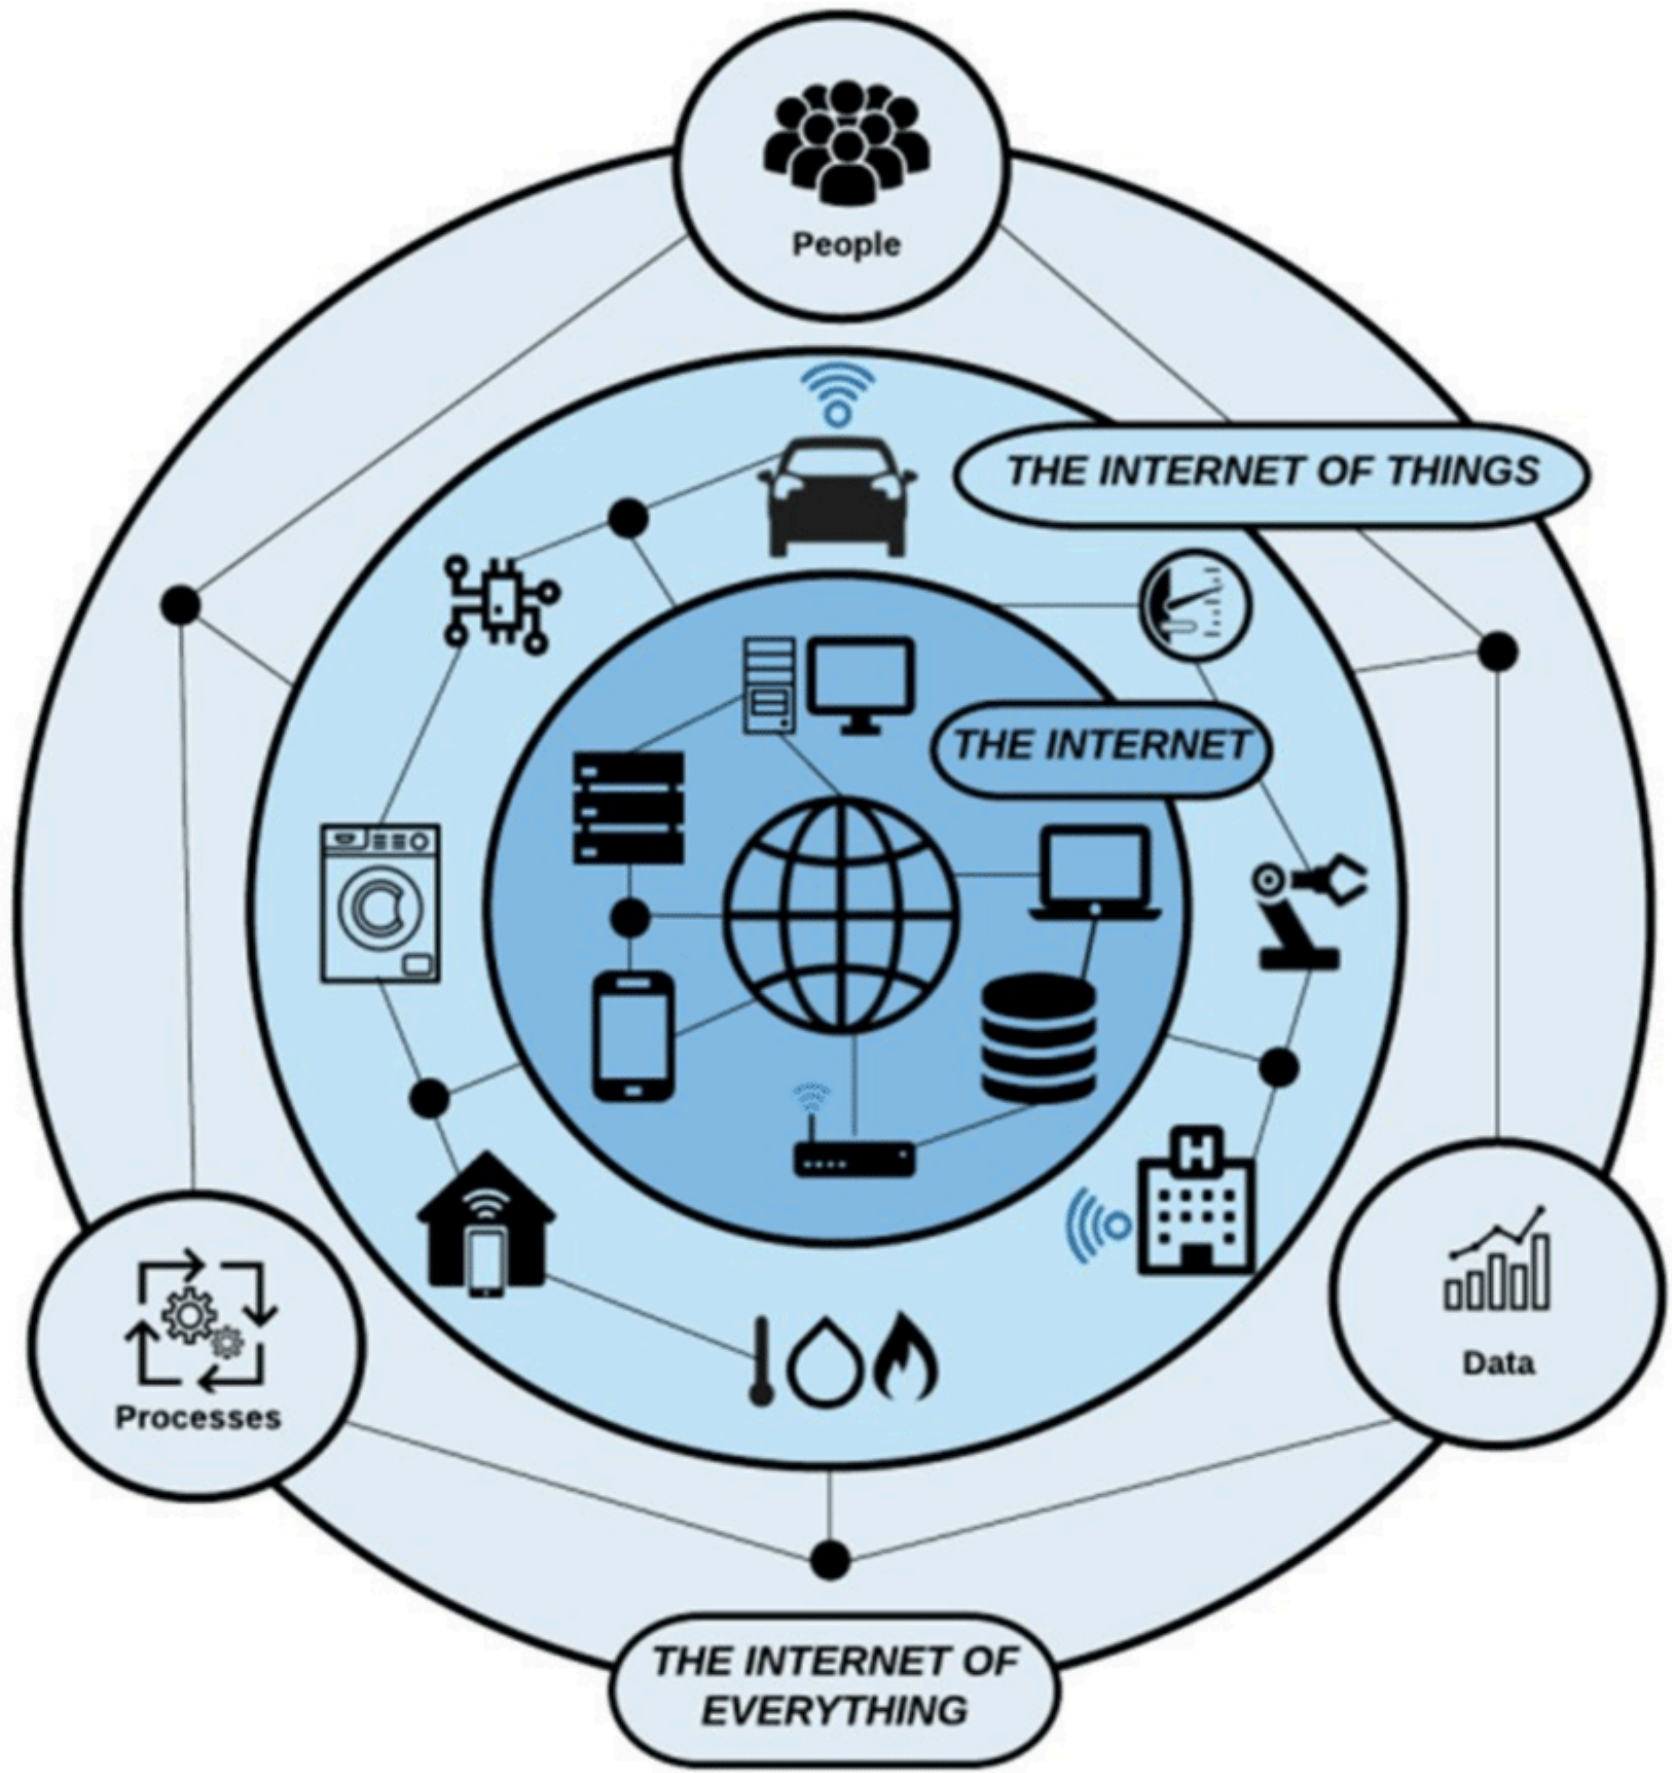

## GIS: A NICHE SYSTEM?

GIS is a technology that is used to create, manage, analyse, and map all types of location data

# GIS

A DIGITAL TRANSFORMATION

ENABLER

Centralized platform for cross-industry integration

Multi-dimensional data processing in real-time

Automation and data flow across enterprise systems

# Location Intelligence: Real-Time and Predictive Analytics

Predictive actionable spatial insights

Combining GIS with machine learning and collective intelligence for real-time decision-making